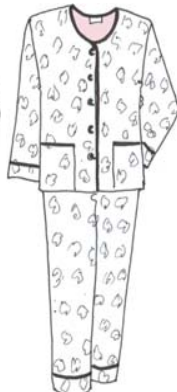

'Snowtime'

100% cotton flannelette - White satin piping and buttons

V6101
classic PJ
size 10-18
20/22, 24/26

V6116
122cm nite
size 10-18
20/22, 24/26

V6117
flannelette pant
& interlock tee
size 10-18
20/22, 24/26

**Coordinates with
'Snowtime' Gowns**

pink

blue

'Dreamer'

Cotton rich french terry knit

V6301
classic PJ
size 10-18
20/22, 24/26

V6317
tee + pant
size 10-18
20/22, 24/26

V6315
niteshirt
size 10-18
20/22, 24/26

V6316
nightie
size 10-18
20/22, 24/26

V6312
122cm wrap gown
size 10-18
20/22, 24/26

hot pink

'Paris'

Printed winter cotton twill - Satin piping and buttons

V6401
classic PJ
size 10-18
20/22, 24/26

V6403
collarless PJ
size 10-18
20/22, 24/26

V6417
twill pant
& interlock top
size 10-18
20/22, 24/26

V6416
nightie
size 10-18
20/22, 24/26

'Willow'

Printed winter cotton twill - Pink contrast piping coordinates with 'Dreamer'

V6201
classic PJ
size 10-18
20/22, 24/26