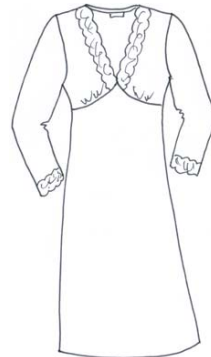

V6203
collarless PJ
size 10-18
20/22, 24/26

V6217
twill pant
& interlock top
size 10-18
20/22, 24/26

V6216
122cm nightie
size 10-18
20/22, 24/26

Australia
Vikki James

Winter 2012

'Winter Diamonds'

Brushed cotton dobby
Satin binding trim

Made in Australia

V1301

collarless PJ
size 10 - 22

V1308

bra top nite
size 10 - 18

V1312

wrap gown
size 10 - 22

sky

mushroom

'Winter Rendezvous'

Modal jersey
Stretch lace trim

Made in Australia

V10110

117cm nite
size 10 - 22

V10112

wrap gown
size 10 - 22