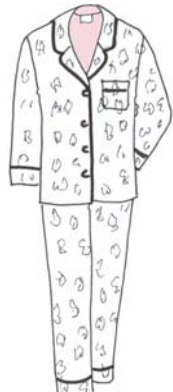

'Snowtime'

100% cotton flannelette - White satin piping and buttons

V6101
classic PJ
size 10-18
20/22, 24/26

V6116
122cm nite
size 10-18
20/22, 24/26

V6117
flannelette pant
& interlock tee
size 10-18
20/22, 24/26

**Coordinates with
'Snowtime' Gowns**

pink

blue

'Dreamer'

Cotton rich french terry knit

V6301
classic PJ
size 10-18
20/22, 24/26

V6317
tee + pant
size 10-18
20/22, 24/26

V6315
niteshirt
size 10-18
20/22, 24/26

V6316
nightie
size 10-18
20/22, 24/26

V6312
122cm wrap gown
size 10-18
20/22, 24/26

hot pink

'Paris'

Printed winter cotton twill - Satin piping and buttons

V6401
classic PJ
size 10-18
20/22, 24/26

V6403
collarless PJ
size 10-18
20/22, 24/26

V6417
twill pant
& interlock top
size 10-18
20/22, 24/26

V6416
nightie
size 10-18
20/22, 24/26

'Willow'

Printed winter cotton twill - Pink contrast piping coordinates with 'Dreamer'

V6201
classic PJ
size 10-18
20/22, 24/26