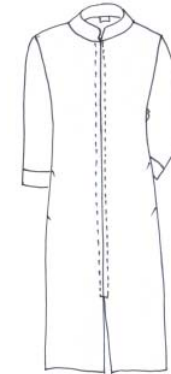

138cm zip gown
size S - XXL
fits 10 - 26

red

jewel

'Snowtime'

Printed coral fleece

Coordinates with
'Snowtime' PJ's

V6512

138cm wrap gown
size S - XXL
fits 10 - 26

V6514

138cm zip gown
size S - XXL
fits 10 - 26

blue

pink