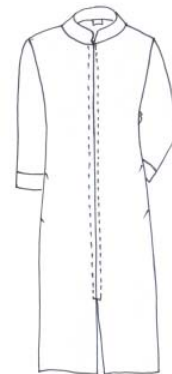

V2108

117cm nite
size 10 - 22

black/cream
or
cream/black

pink/mink
or
mink/pink

'Polar'

Anti-pill Polar fleece
contrast piping & large shiny buttons
Great for nursing homes
Washes well

Made in Australia

V8714

125cm polar gown
size S - XXL

pink

navy

'Cuddly'

Plain coral fleece

V6612

138cm wrap gown
size S - XXL
fits 10 - 26

V6614